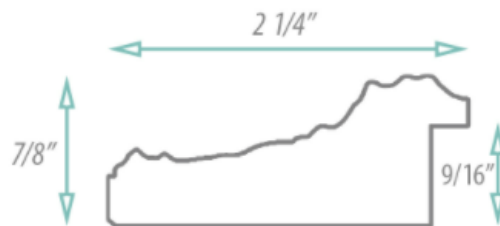

SPECIFICATION SHEET

FRAMED MIRROR

MODEL#: FM 83351-18X40

FRAMED MIRRORS COLLECTION

FEATURES:

- ONE 18X40" HIGH RESOLUTION SILVER PLATE GLASS MIRROR SIZE W/ DECORATIVE FRAME.
- "WALL HUGGER" HANGER FOR MOUNTING INCLUDED.
- STANDARD MOUNTING STYLE IS VERTICAL. FOR HORIZONTAL, PLEASE SPECIFY WHEN ORDERING.
- PACKED IN FOUR WALL (FOLDED DOUBLE WALL) CORRUGATION.
- STYLE: ORNATE
- COLOR: GOLD
- FINISH: LEAF/FOIL

MIRROR FINISHES:

- FLAT POLISHED EDGE
- BEVELED EDGE

OVERALL SIZE DIMENSION: 22 1/2" WIDE X 44 1/2" HIGH X 1" DEEP